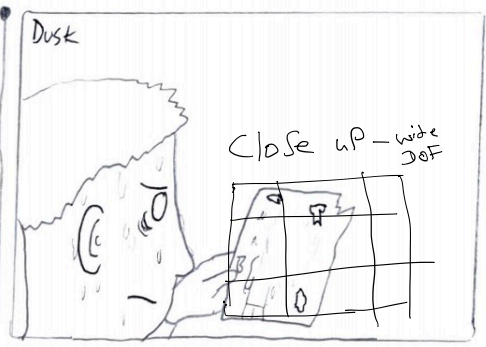

Dusk

Fast Time-lapse
As low as
as if framed
the same
could be
composed

long exposure

Normal

Dusk

Maybe
could be
at an
angle
rather than straight on.

Dusk

Close up - wide
DOF

Dusk

Dusk

have a
side on
close
w of
eyes.

Dusk

Night

Night

NIGHT

Night

Night

He finds a symbolic item on the stool

Night

Night
could be
an over
head/high
angle shot
like Mr. Robot.

Night

Match Cut
Editing

Dusk