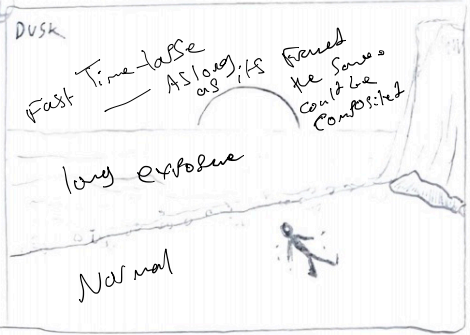

Dusk

Fast Time-lapse
As low as
as if framed
the same
could be
composed

long exposure

Normal

Dusk

Maybe
could be
at an
angle
rather than straight on.

Dusk

Close up - wide
DOF

Dusk

Dusk

have a
side on
close
w of
eyes.

Dusk

Night

Night

NIGHT

Night

Night

He finds a symbolic item on the stool

Night

Night
could be
an over
head/high
angle shot
like Mr. Robot.

Night

Match Cut
Editing

Dusk