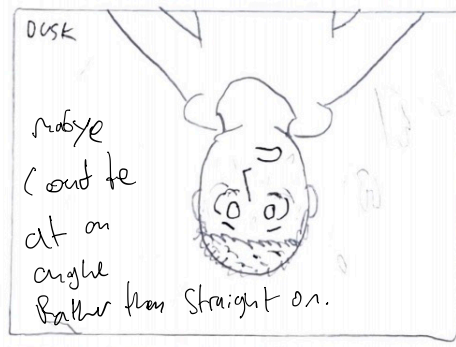

Dusk

Fast Time-lapse
As low as
as if framed
the same
could be
composed

long exposure

Normal

Dusk

Maybe
could be
at an
angle
rather than straight on.

Dusk

Close up - wide
DOF

Dusk

Dusk

have a
side on
close
w of
eyes.

Dusk

Night

Night

NIGHT

Night

Night

He finds a symbolic item on the stool

Night

Night
could be
an over
head/high
angle shot
like Mr. Robot.

Night

Match Cut
Editing

Dusk