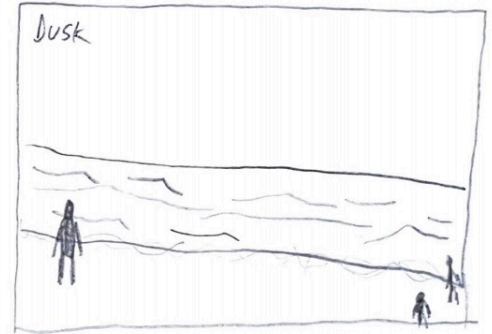

Dusk

Fast Time-lapse
As low as
as if framed
the same
could be
composed

long exposure

Normal

Dusk

Maybe
could be
at an
angle
rather than straight on.

Dusk

Close up - wide
DOF

Dusk

Dusk

have a
side on
close
w of
eyes.

Dusk

Night

Night

NIGHT

Night

Night

He finds a symbolic item on the stool

Night

Night
could be
an over
head/high
angle shot
like Mr. Robot.

Night

Match Cut
Editing

Dusk